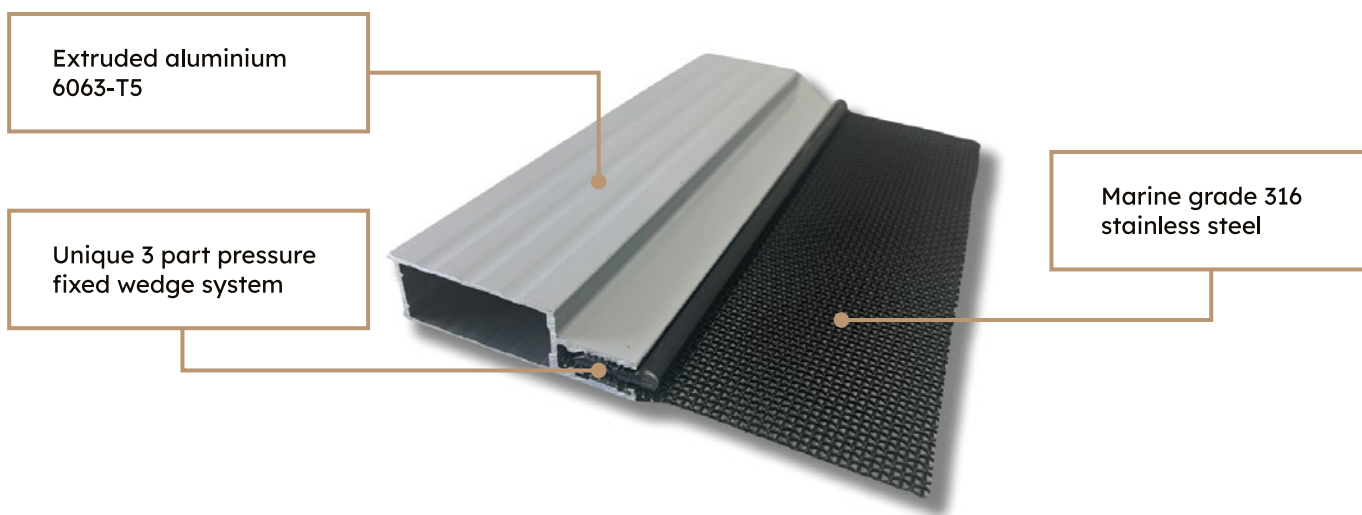

Product Information

10
YEARS
WARRANTY

The perfect blend of security and style

Your home is your sanctuary, and the C316 security screens are designed to keep it that way. This innovative C316 provides exceptional protection for your family and loved ones without compromising on aesthetics. Let's explore the features that make the C316 the ideal security solution for your home.

Technical Specifications

Mesh:	Marine Grade 316 Stainless Steel
Wire Diameter:	0.8mm
Wire Count:	11 x 11 Strands per square 25mm
Aperture:	1.44mm

- ✓ **Unmatched strength and durability:** At the heart of the C316 lies a marine grade 316 stainless steel mesh. This high-performance material boasts superior strength and corrosion resistance, making it perfect for harsh Australian conditions. The 0.8mm wire diameter and 11 x 11 strand count per square 25mm ensure the mesh is also an ideal insect screening solution.
- ✓ **Exceeds Australian standards for superior security:** The C316 has been rigorously tested and independently certified to comply with AS5039. This Australian Standard ensures the door effectively resists a range of attacks, including forceful impacts, lock attacks, hinge attacks, and knife attempts.
- ✓ **Innovative design for long-lasting performance:** The C316 goes beyond standard security features. It utilizes a unique 3-part pressure-fixed system that isolates and secures the mesh in place. This innovative design offers several advantages, including superior corrosion resistance and a tight fit for maximized lifespan.
- ✓ **A versatile security solution:** The C316 isn't a one-size-fits-all solution. It's available in a wide range of configurations to suit your specific needs, including hinged doors, sliding doors, awning windows, and even double hung windows. The C316 can even be used as a fall protection screen, making it a truly versatile security solution for your home.

7 on-trend standard colour options*

*As well as custom colour options as required.